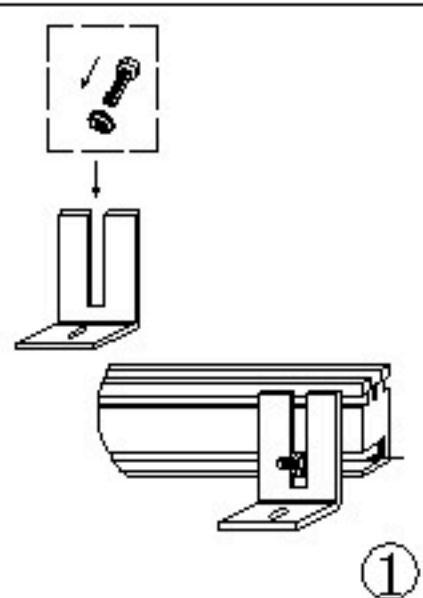

Accessory List

Item #	Descriptions	PCS / Kit
1	L-Feet	16
	3/8-16*7/8 screw	16
	3/8 screw nut	16
2	Mid clamps	8
	1/4-20*2-1/4 screw	8
	1/4 screw nut	8
3	splice kit	4
	3/8-16*7/8 screw	16
	3/8 screw nut	16
4	End clamps	8
	1/4-20*3/4 screw	8
	1/4 screw nut	8
5	ground lug	6
	1/4-20*16 screw	6
6	51" length rack	8
	Total	152