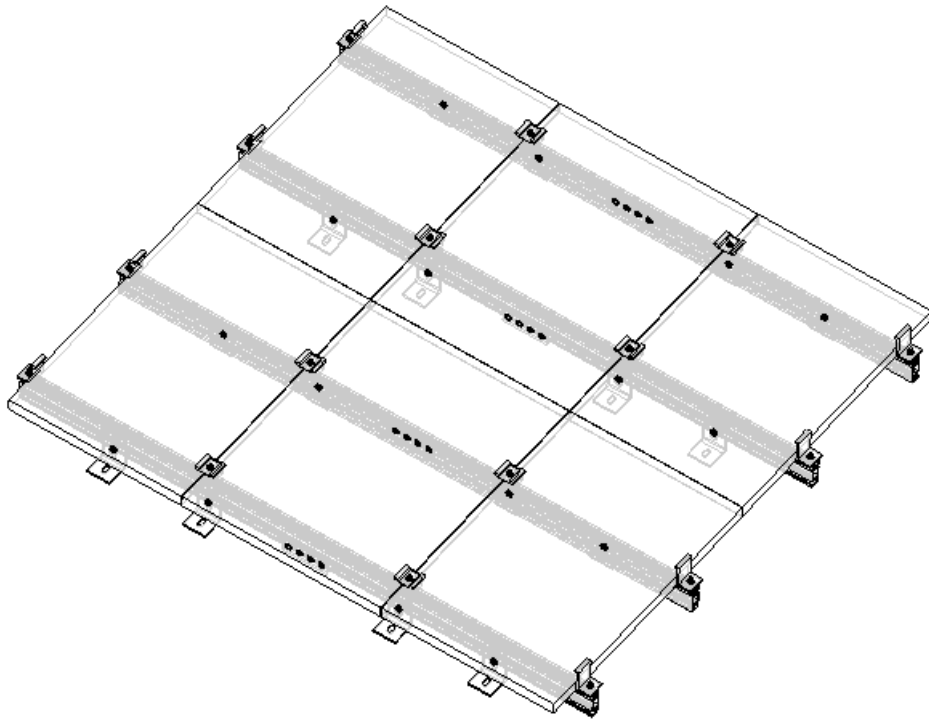

Accessory List

Item #	Descriptions	PCS / Kit
1	L-Feet	16
	3/8-16*7/8 screw	16
	3/8 screw nut	16
2	Mid clamps	8
	1/4-20*2-1/4 screw	8
	1/4 screw nut	8
3	splice kit	4
	3/8-16*7/8 screw	16
	3/8 screw nut	16
4	End clamps	8
	1/4-20*3/4 screw	8
	1/4 screw nut	8
5	ground lug	6
	1/4-20*16 screw	6
6	51" length rack	8
	Total	152

#6

#7

#8