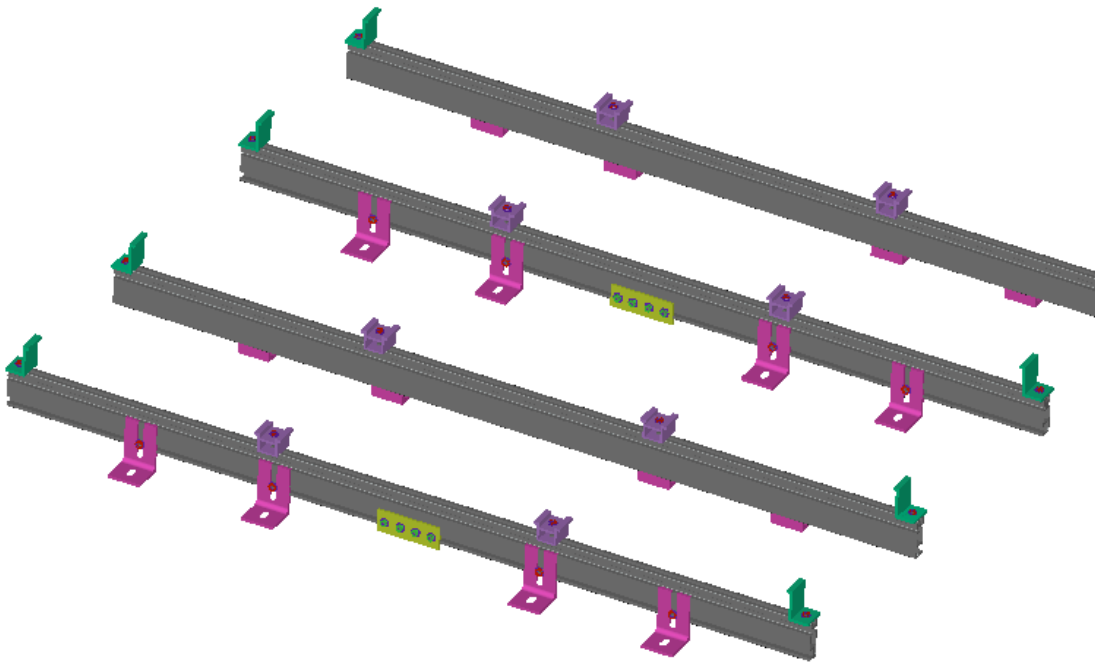

Accessory List

Item #	Descriptions	PCS / Kit
1	L-Feet	16
	3/8-16*7/8 screw	16
	3/8 screw nut	16
2	Mid clamps	8
	1/4-20*2-1/4 screw	8
	1/4 screw nut	8
3	splice kit	4
	3/8-16*7/8 screw	16
	3/8 screw nut	16
4	End clamps	8
	1/4-20*3/4 screw	8
	1/4 screw nut	8
5	ground lug	6
	1/4-20*16 screw	6
6	51" length rack	8
	Total	152

#6

#7

#8