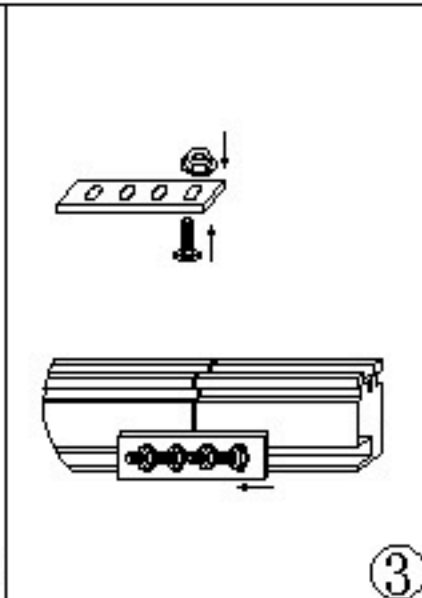

Accessory List

Item #	Descriptions	PCS / Kit
1	L-Feet	16
	3/8-16*7/8 screw	16
	3/8 screw nut	16
2	Mid clamps	8
	1/4-20*2-1/4 screw	8
	1/4 screw nut	8
3	splice kit	4
	3/8-16*7/8 screw	16
	3/8 screw nut	16
4	End clamps	8
	1/4-20*3/4 screw	8
	1/4 screw nut	8
5	ground lug	6
	1/4-20*16 screw	6
6	51" length rack	8
	Total	152