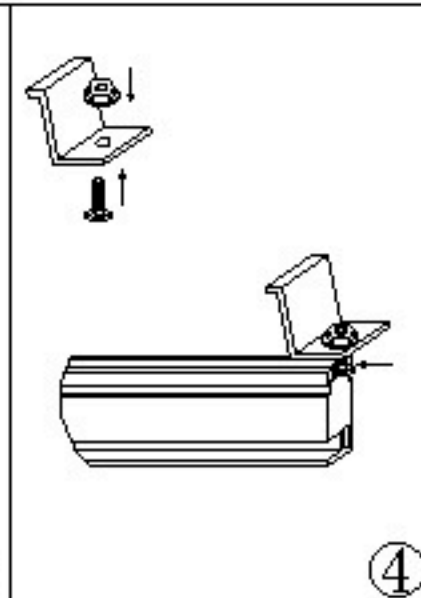

Accessory List

Item #	Descriptions	PCS / Kit
1	L-Feet	16
	3/8-16*7/8 screw	16
	3/8 screw nut	16
2	Mid clamps	8
	1/4-20*2-1/4 screw	8
	1/4 screw nut	8
3	splice kit	4
	3/8-16*7/8 screw	16
	3/8 screw nut	16
4	End clamps	8
	1/4-20*3/4 screw	8
	1/4 screw nut	8
5	ground lug	6
	1/4-20*16 screw	6
6	51" length rack	8
	Total	152